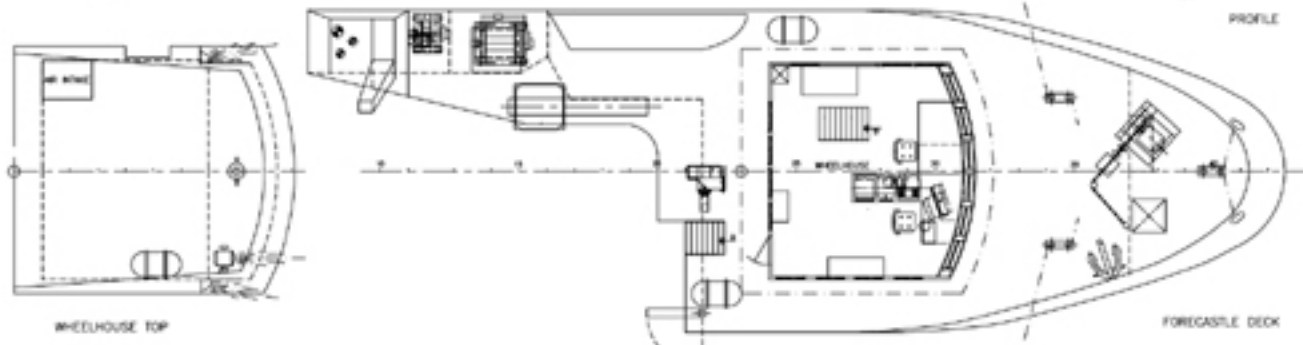

PROFILE

WHEELHOUSE TOP

FORECASTLE DECK

MAIN DECK

UNDER MAIN DECK

MAIN DIMENSIONS:

LENGTH O.A.	22.50 m
LENGTH	19.50 m
BREADTH	5.80 m
DEPTH TO M.O.	3.15 m
DEPTH TO F.D.	5.25 m
FRAME SPACING	0.50 m

R??GAR?UR - SHIP CONSULTING LTD.

NAME: ICEIDA		TYPE: FISHERY RESEARCH VESSEL FOR CABO VERDE ISLANDS	
CLASS: NY	GENERAL ARRANGEMENT		SCALE: 1:50
DATE: 1982	NO. 5067-100		