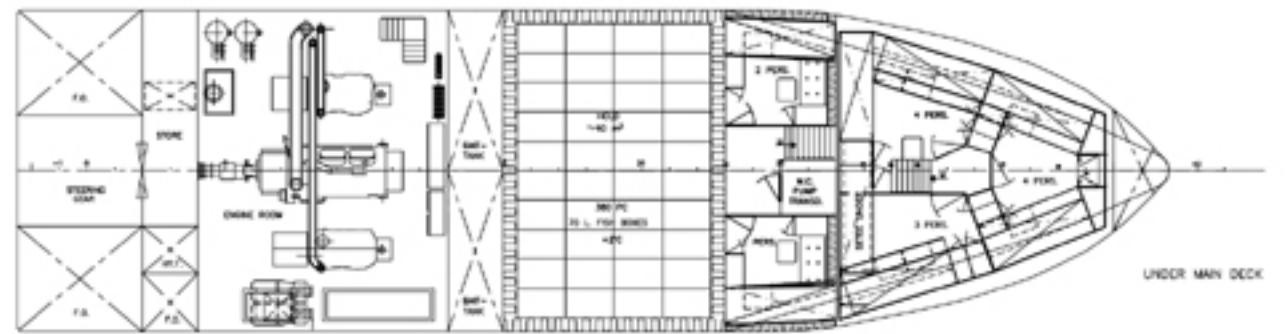

PROFILE

WHEELHOUSE TOP

FORECASTLE DECK

MAIN DECK

UNDER MAIN DECK

MAIN DIMENSIONS:

LENGTH O.A.	22.50 m
LENGTH	19.50 m
BREADTH	5.80 m
DEPTH TO M.O.	3.15 m
DEPTH TO F.D.	5.25 m
FRAME SPACING	0.50 m

R??GAR?UR - SHIP CONSULTING LTD.

NAME: ICEIDA		TYPE: FISHERY RESEARCH VESSEL FOR CABO VERDE ISLANDS	
CLASS: NY	GENERAL ARRANGEMENT		SCALE: 1:50
DATE: 1982	NO. 5067-100		