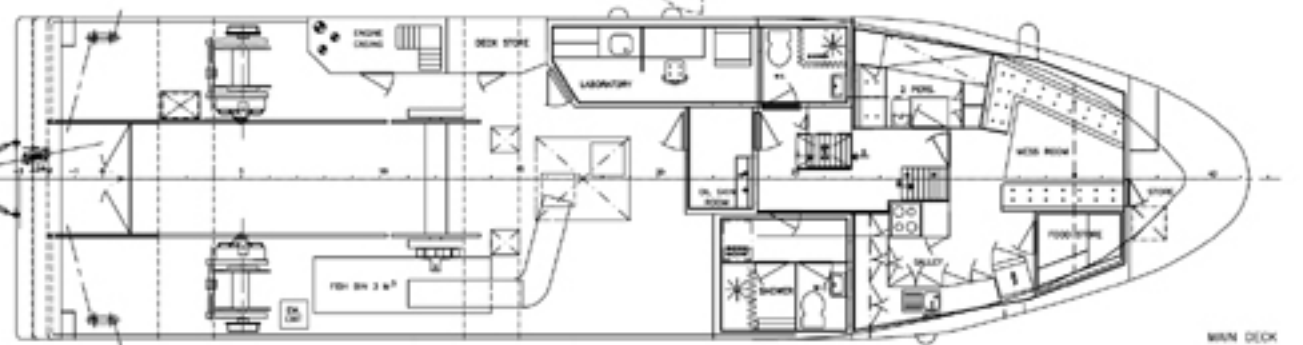

PROFILE

WHEELHOUSE TOP

FORECASTLE DECK

MAIN DECK

UNDER MAIN DECK

MAIN DIMENSIONS:

LENGTH O.A.	22.50 m
LENGTH	19.50 m
BREADTH	5.80 m
DEPTH TO M.O.	3.15 m
DEPTH TO F.D.	5.25 m
FRAME SPACING	0.50 m

R??GAR?UR - SHIP CONSULTING LTD.

NAME: ICEIDA		TYPE: FISHERY RESEARCH VESSEL FOR CABO VERDE ISLANDS	
CLASS: NY	GENERAL ARRANGEMENT		SCALE: 1:50
DATE: 1982	NO. 5067-100		